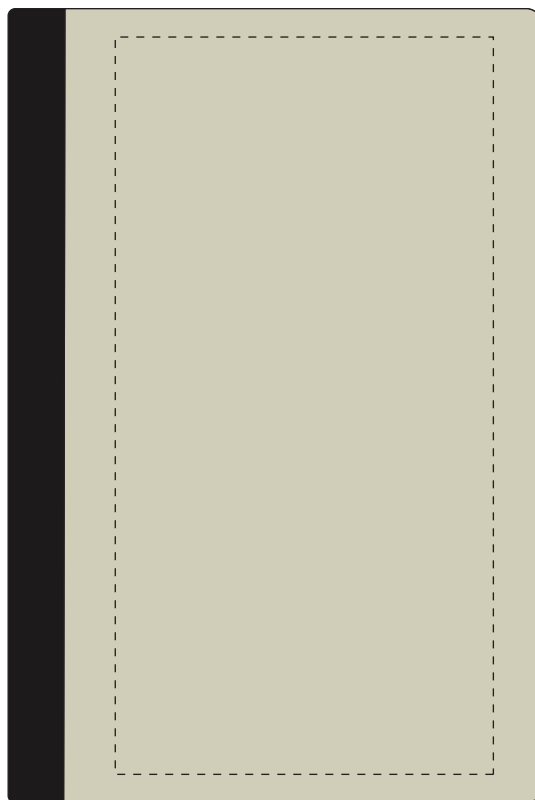

Your Ref:

Quantity:

Product Code: QS1690

Our Ref:

Version: 1

Product Colour: BLACK

**PRINTING CONCERNS:****PRODUCT INFO:**

We stock this item in the following colours

**PANTONE REFERENCE(S)**
 Full colour printing

ARTWORK SCALE 50%

Product Image for visualisation  
- colours may vary

- CENTRED TO PRINT AREA
- CENTRED TO NOTEBOOK

The dashed line is to demonstrate print area and will not appear on your printed item